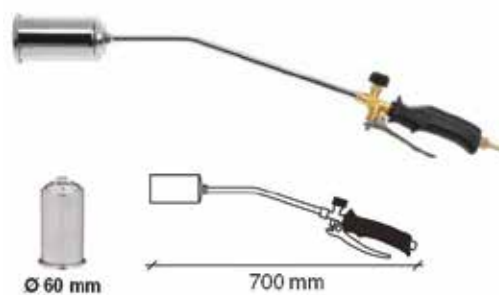

ROOFINGBRANDER - LANCE ROOFING

ART	AFM/DIM
T30045364	70 mm